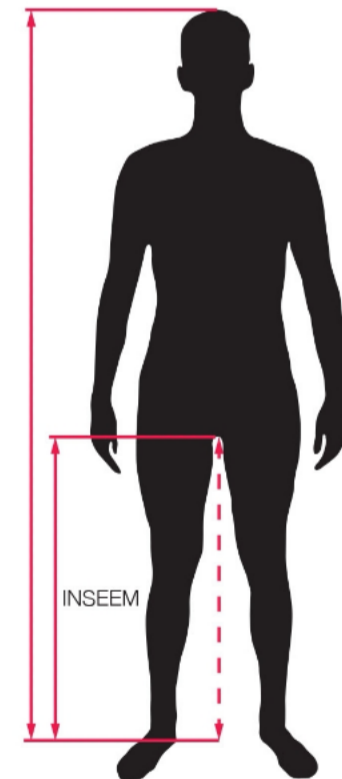

Specification :

- KAZE Behemoth Model : Sport STD (standard range)
- E-Bike type : EAPC (Electrically Assisted Peddle Cycle)
- Frame : SUB HT , Aluminium X6
- Drive : Middle body drive, X300 Motor, 240 watt., 36 volt.
- Console Display : LCD with Mobile phone USB charge
- Controller : Digital stem mount display, 3 level power assisted
- Battery : Rechargeable, Li-ion, 12.8Ah (460.8Wh)
- Distance range : Model STD - Standard range +80 km., (on Model LoRa - Long range +100 km.)
- Max.speed limit : Model STD 25 km./hr. (on Model LoRa max. speed 35 km./hr.)
- Shifter : L-TWOO AX
- Rear derailleur : L-TWOO AX
- Cockpit : KAZE Light Alu
- Wheel : KAZE 29" Alu.
- Tire : CST 29" x 2.1" or 27.5" x 2.1" (small size)
- Kick stand : include
- Lighting : Front
- Application : Bikewise on iOS and Android
- Quality Certificate : CCC and ISO 9001 (production)

BEHEMOTE (27.5, 29er) Geometry

SIZE	SIZE [Inch]	WHEEL SIZE [Inch]	ST [mm]	TT [mm]	TT2 [mm]	HT [mm]	HA [°]	CA [°]	RC [mm]	FC [mm]	OFFSET [mm]	STACK [mm]	REACH [mm]	HEIGHT [cm]
S	15.5"	27.5	390	600	579.4	120	69.5	73.5	470	670.6	50	600	421.3	153 - 163
M	15.5"	29	430	620	594.9	120	69.5	73.5	470	690.6	50	620	441.3	163 - 173
L	17"	29	470	640	614	120	69.5	73.5	470	710.5	50	640	461.3	173 - 183
XL	19"	29	500	650	625.7	120	69.5	73.5	470	720.5	50	650	471.3	183 - 193